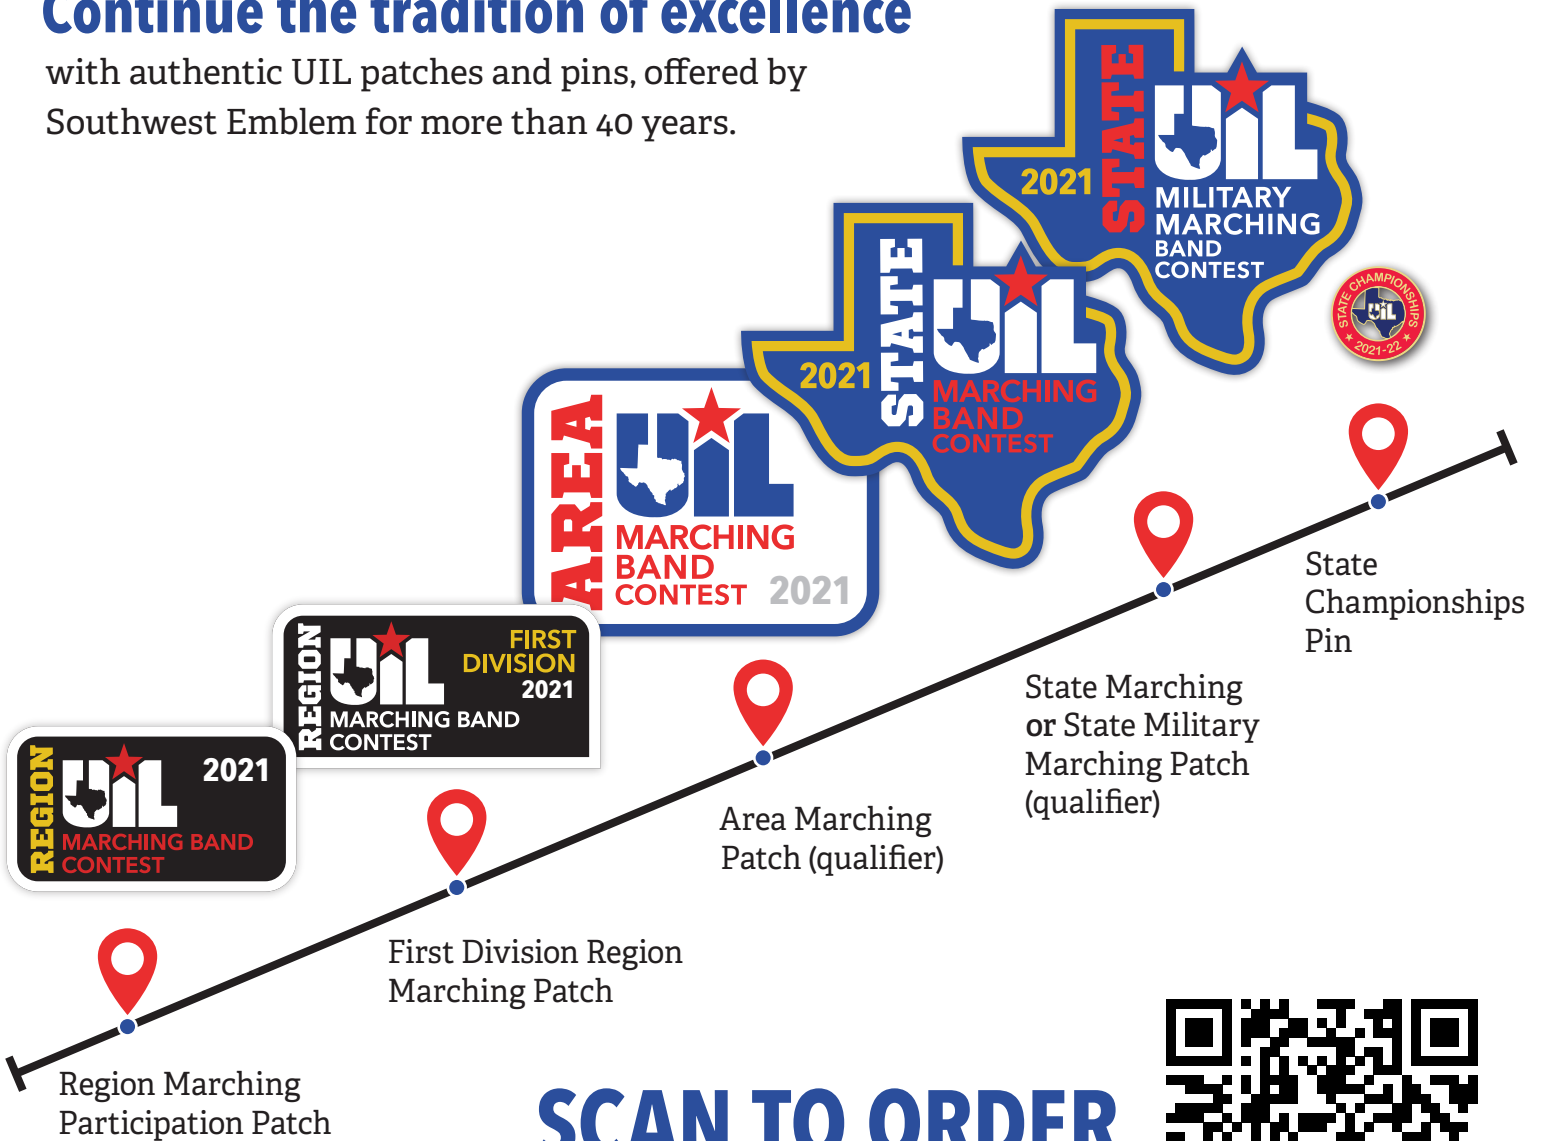

OFFICIALLY LICENSED PATCHES AND PINS

Continue the tradition of excellence

with authentic UIL patches and pins, offered by Southwest Emblem for more than 40 years.

SCAN TO ORDER
www.SouthwestEmblem.com