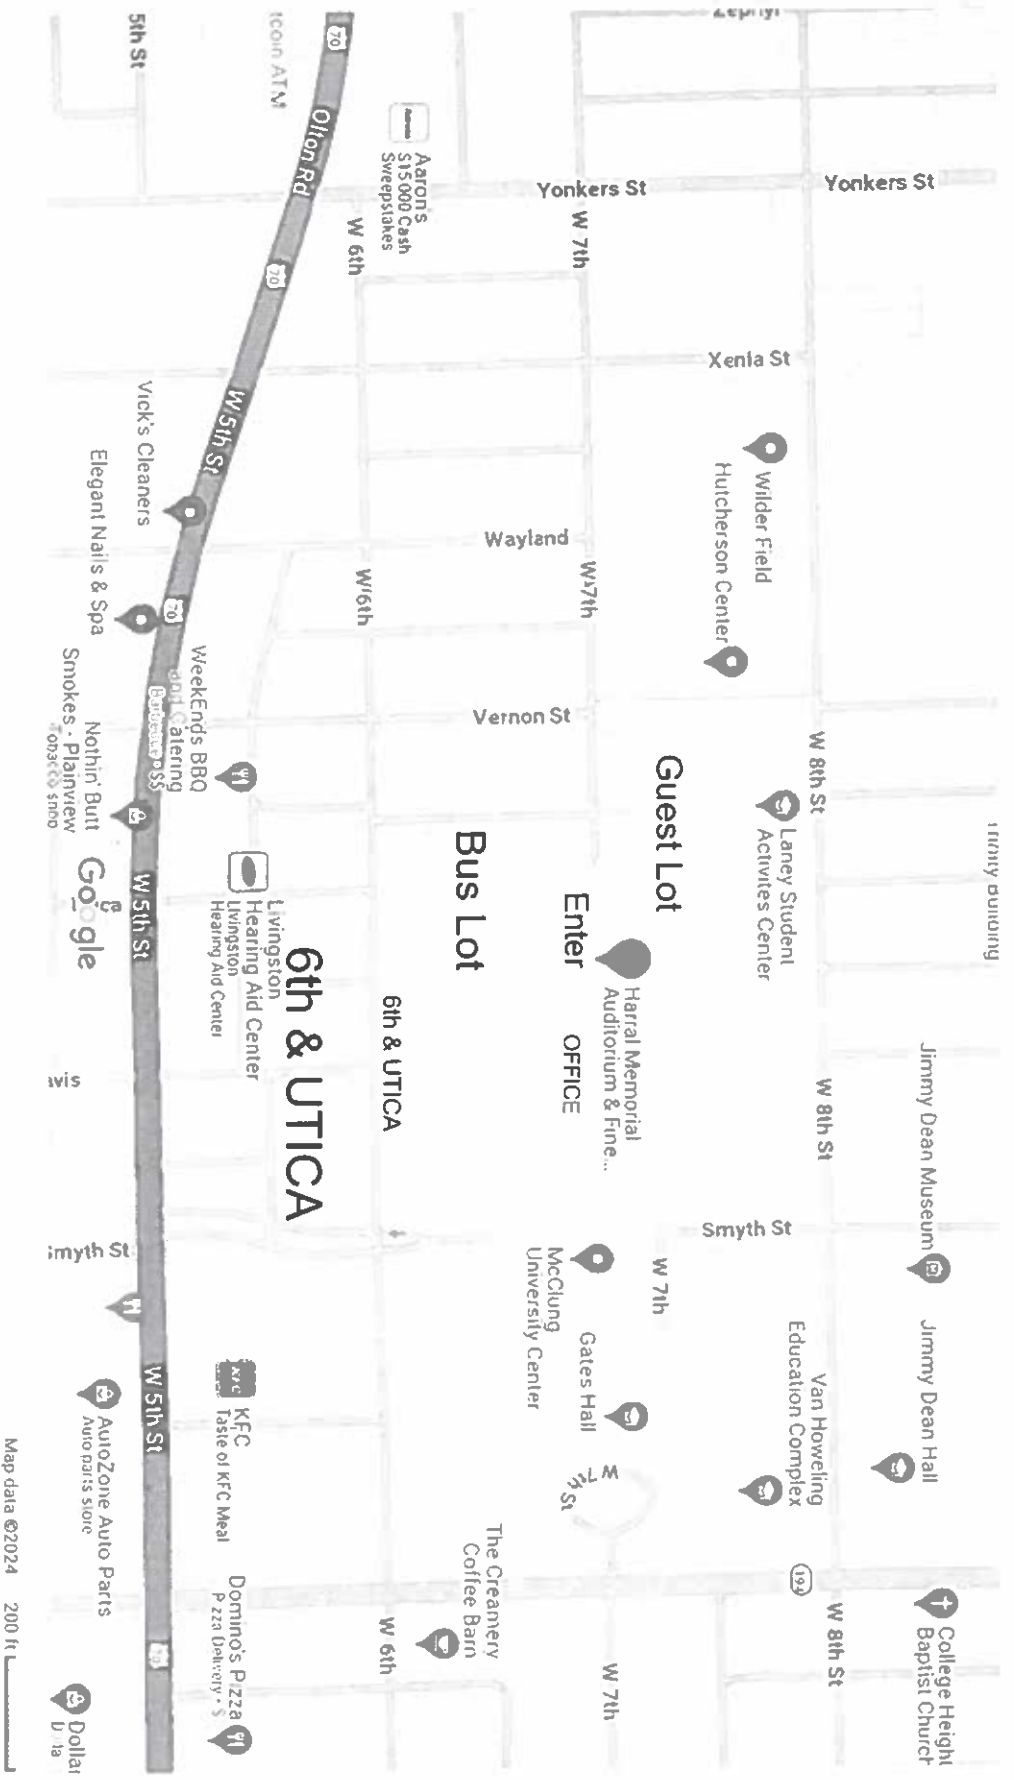

Google Maps Harral Memorial Auditorium & Fine Arts Complex

Map data ©2024

200 ft