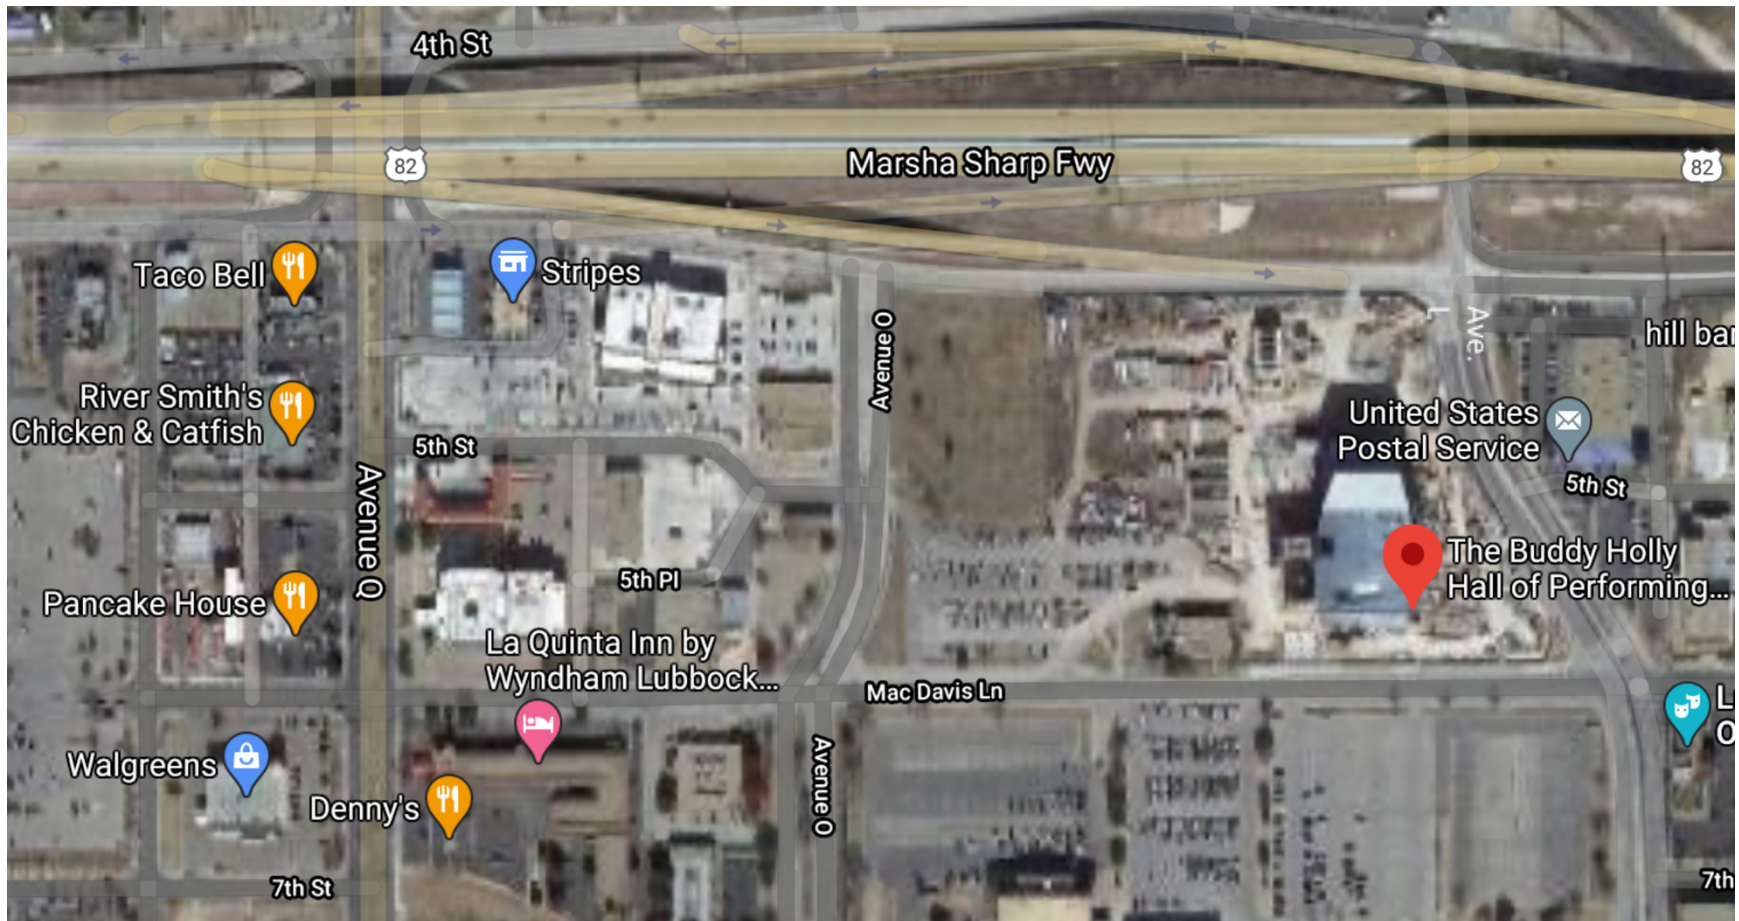

The best BUS directions TO Buddy Holly Hall from the west:

- 1 – Go east on the Marsha Sharp Fwy past Ave. Q
- 2 – Take the Ave. L exit and go right/south on Ave. L
- 3 – Turn right/west on Mac Davis Lane (drop off students in front of BHH)
- 4 – Turn left/south into the parking lot across the street from BHH

The best BUS directions FROM Buddy Holly Hall back to Marsha Sharp:

- 1 – Mac Davis Ln. is not very busy. It should be okay for students to walk across the street to get on the bus in the parking lot.
- 2 – Turn left/west out of the parking lot onto Mac Davis Ln.
- 3 – Go to Ave. Q and turn right/north, get in the left turn lane.
- 4 – Go under the overpass, turn left, stay in the left lane and enter the Marsha Sharp Fwy via the onramp